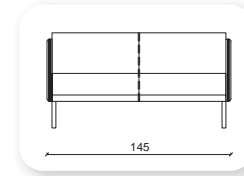

Not: Verilen ölçülerde maksimum +5 cm, minimum -5 cm sapma payı bulunmaktadır.
Notes: There may be deviations of +5cm, -5cm in the dimensions.

| mahur

Not: Verilen ölçülerde maksimum +5 cm, minimum -5 cm sapma payı bulunmaktadır.
Notes: There may be deviations of +5cm, -5cm in the dimensions.

marjinal

Not: Verilen ölçülerde maksimum +5 cm, minimum -5 cm sapma payı bulunmaktadır.
Notes: There may be deviations of +5cm, -5cm in the dimensions.

yalin

This sofa collection is a proposal that goes beyond formality and clearly focuses on functionality. Yalin is more than an aesthetic concept, it offers functional complements, such as fixed or mobile auxiliary tables integrated into its frame. The initial concept, an essential sofa with a corporate character, has been enriched by a continuum of wood on the sides.

Not: Verilen ölçülerde maksimum +5 cm, minimum -5 cm sapma payı bulunmaktadır.
Notes: There may be deviations of +5cm, -5cm in the dimensions.

zipper

The design of the Zipper Sofa is different with its built-in zipper applied in the form of pockets on the front area of the armrests and on the sides of the armrests. It is ideal for both modern and classical interiors. It creates a unique decor suitable for any environment. This unique and sharp silhouette blends easily into an eclectic decor.