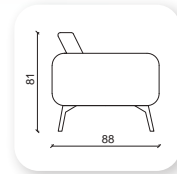

Not: Verilen ölçülerde maksimum +5 cm, minimum -5 cm sapma payı bulunmaktadır.
Notes: There may be deviations of +5cm, -5cm in the dimensions.

namor ahşap

Namor is a collection of sofas and a bench that combines generous, geometric volumes with slender, cast wood legs. With its compact size and comfortable cushions, Namor fits effortlessly in the home or common area.

roll

Not: Verilen ölçülerde maksimum +5 cm, minimum -5 cm sapma payı bulunmaktadır.
Notes: There may be deviations of +5cm, -5cm in the dimensions.

parker

A truly timeless piece of sofas, the Parker sofa is the epitome of elegance and understated opulence. The minimal silhouette of this sumptuous sofa is further complemented with a soft pleated arm detail and plump seat cushions composed of high density foam with soft foam toppers for supreme support, durability and recovery with a tailored finish.