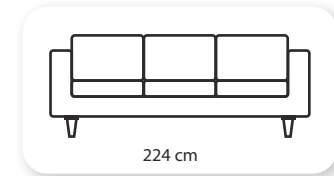

! pi

Not: Verilen ölçülerde maksimum +5 cm, minimum -5 cm sapma payı bulunmaktadır.
Notes: There may be deviations of +5cm, -5cm in the dimensions.