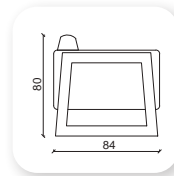

Not: Verilen ölçülerde maksimum +5 cm, minimum -5 cm sapma payı bulunmaktadır.
Notes: There may be deviations of +5cm, -5cm in the dimensions.

namor metal

Namor is a collection of sofas and a bench that combines generous, geometric volumes with slender, cast metal legs. With its compact size and comfortable cushions, Namor fits effortlessly in the home or common area.

Not: Verilen ölçülerde maksimum +5 cm, minimum -5 cm sapma payı bulunmaktadır.
Notes: There may be deviations of +5cm, -5cm in the dimensions.

namor ahşap

Namor is a collection of sofas and a bench that combines generous, geometric volumes with slender, cast wood legs. With its compact size and comfortable cushions, Namor fits effortlessly in the home or common area.

Not: Verilen ölçülerde maksimum +5 cm, minimum -5 cm sapma payı bulunmaktadır.
Notes: There may be deviations of +5cm, -5cm in the dimensions.

Çizgi

Not: Verilen ölçülerde maksimum +5 cm, minimum -5 cm sapma payı bulunmaktadır.
Notes: There may be deviations of +5cm, -5cm in the dimensions.