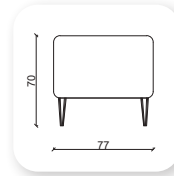

Not: Verilen ölçülerde maksimum +5 cm, minimum -5 cm sapma payı bulunmaktadır.
Notes: There may be deviations of +5cm, -5cm in the dimensions.

namor metal

Namor is a collection of sofas and a bench that combines generous, geometric volumes with slender, cast metal legs. With its compact size and comfortable cushions, Namor fits effortlessly in the home or common area.

Not: Verilen ölçülerde maksimum +5 cm, minimum -5 cm sapma payı bulunmaktadır.
Notes: There may be deviations of +5cm, -5cm in the dimensions.

namor ahşap

Namor is a collection of sofas and a bench that combines generous, geometric volumes with slender, cast wood legs. With its compact size and comfortable cushions, Namor fits effortlessly in the home or common area.

Not: Verilen ölçülerde maksimum +5 cm, minimum -5 cm sapma payı bulunmaktadır.
Notes: There may be deviations of +5cm, -5cm in the dimensions.

Çizgi

Not: Verilen ölçülerde maksimum +5 cm, minimum -5 cm sapma payı bulunmaktadır.
Notes: There may be deviations of +5cm, -5cm in the dimensions.