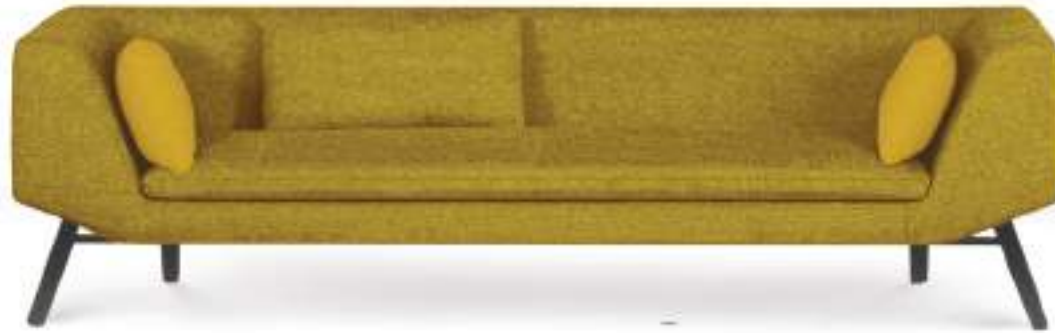

rast

Not: Verilen ölçülerde maksimum +5 cm, minimum -5 cm sapma payı bulunmaktadır.
Notes: There may be deviations of +5cm, -5cm in the dimensions.