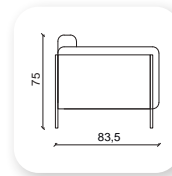

Not: Verilen ölçülerde maksimum +5 cm, minimum -5 cm sapma payı bulunmaktadır.
Notes: There may be deviations of +5cm, -5cm in the dimensions.

| salt

Not: Verilen ölçülerde maksimum +5 cm, minimum -5 cm sapma payı bulunmaktadır.
Notes: There may be deviations of +5cm, -5cm in the dimensions.

Not: Verilen ölçülerde maksimum +5 cm, minimum -5 cm sapma payı bulunmaktadır.
Notes: There may be deviations of +5cm, -5cm in the dimensions.

| mahur

Not: Verilen ölçülerde maksimum +5 cm, minimum -5 cm sapma payı bulunmaktadır.
Notes: There may be deviations of +5cm, -5cm in the dimensions.

marjinal

Not: Verilen ölçülerde maksimum +5 cm, minimum -5 cm sapma payı bulunmaktadır.
Notes: There may be deviations of +5cm, -5cm in the dimensions.

yalin

This sofa collection is a proposal that goes beyond formality and clearly focuses on functionality. Yalin is more than an aesthetic concept, it offers functional complements, such as fixed or mobile auxiliary tables integrated into its frame. The initial concept, an essential sofa with a corporate character, has been enriched by a continuum of wood on the sides.

Not: Verilen ölçülerde maksimum +5 cm, minimum -5 cm sapma payı bulunmaktadır.
Notes: There may be deviations of +5cm, -5cm in the dimensions.

zipper

The design of the Zipper Sofa is different with its built-in zipper applied in the form of pockets on the front area of the armrests and on the sides of the armrests. It is ideal for both modern and classical interiors. It creates a unique decor suitable for any environment. This unique and sharp silhouette blends easily into an eclectic decor.