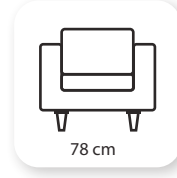

Bergere

Makam

Üçlü

Not: Verilen ölçülerde maksimum +5 cm, minimum -5 cm sapma payı bulunmaktadır.
Notes: There may be deviations of +5cm, -5cm in the dimensions.