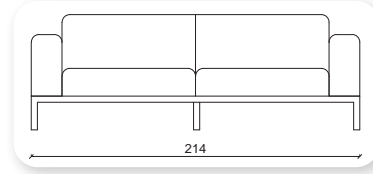

Cool

Not: Verilen ölçülerde maksimum +5 cm, minimum -5 cm sapma payı bulunmaktadır.
Notes: There may be deviations of +5cm, -5cm in the dimensions.