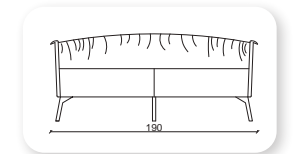

Not: Verilen ölçülerde maksimum +5 cm, minimum -5 cm sapma payı bulunmaktadır.
Notes: There may be deviations of +5cm, -5cm in the dimensions.

namor metal

Namor is a collection of sofas and a bench that combines generous, geometric volumes with slender, cast metal legs. With its compact size and comfortable cushions, Namor fits effortlessly in the home or common area.