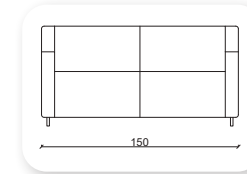

marjinal

Not: Verilen ölçülerde maksimum +5 cm, minimum -5 cm sapma payı bulunmaktadır.
Notes: There may be deviations of +5cm, -5cm in the dimensions.