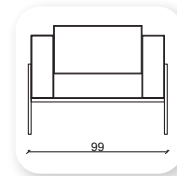

1 step

Not: Verilen ölçülerde maksimum +5 cm, minimum -5 cm sapma payı bulunmaktadır.
Notes: There may be deviations of +5cm, -5cm in the dimensions.