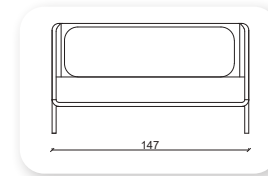

Not: Verilen ölçülerde maksimum +5 cm, minimum -5 cm sapma payı bulunmaktadır.
Notes: There may be deviations of +5cm, -5cm in the dimensions.

namor ahşap

Namor is a collection of sofas and a bench that combines generous, geometric volumes with slender, cast wood legs. With its compact size and comfortable cushions, Namor fits effortlessly in the home or common area.

Not: Verilen ölçülerde maksimum +5 cm, minimum -5 cm sapma payı bulunmaktadır.
Notes: There may be deviations of +5cm, -5cm in the dimensions.

Çizgi

Not: Verilen ölçülerde maksimum +5 cm, minimum -5 cm sapma payı bulunmaktadır.
Notes: There may be deviations of +5cm, -5cm in the dimensions.

roll

Not: Verilen ölçülerde maksimum +5 cm, minimum -5 cm sapma payı bulunmaktadır.
Notes: There may be deviations of +5cm, -5cm in the dimensions.

parker

A truly timeless piece of sofas, the Parker sofa is the epitome of elegance and understated opulence. The minimal silhouette of this sumptuous sofa is further complemented with a soft pleated arm detail and plump seat cushions composed of high density foam with soft foam toppers for supreme support, durability and recovery with a tailored finish.

Not: Verilen ölçülerde maksimum +5 cm, minimum -5 cm sapma payı bulunmaktadır.
Notes: There may be deviations of +5cm, -5cm in the dimensions.

| salt

Not: Verilen ölçülerde maksimum +5 cm, minimum -5 cm sapma payı bulunmaktadır.
Notes: There may be deviations of +5cm, -5cm in the dimensions.