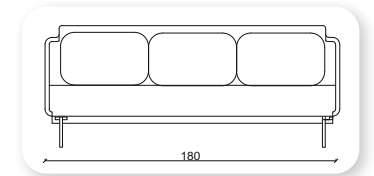

| mahur

Not: Verilen ölçülerde maksimum +5 cm, minimum -5 cm sapma payı bulunmaktadır.
Notes: There may be deviations of +5cm, -5cm in the dimensions.