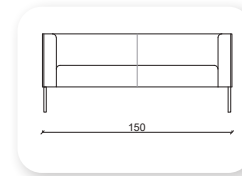

Not: Verilen ölçülerde maksimum +5 cm, minimum -5 cm sapma payı bulunmaktadır.
Notes: There may be deviations of +5cm, -5cm in the dimensions.