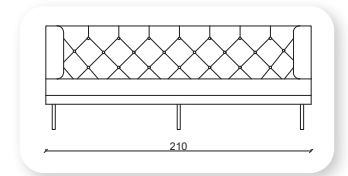

klass

Not: Verilen ölçülerde maksimum +5 cm, minimum -5 cm sapma payı bulunmaktadır.
Notes: There may be deviations of +5cm, -5cm in the dimensions.

president

A classic chesterfield that combines elegant style and superior comfort, President is the perfect addition to any office. President has gorgeous deep buttoning, crafted by hand. Available in a range of carefully selected leathers and fabric. President's seat cushion are made with a comfortable and durable 32 dns foam core, wrapped in fibre.