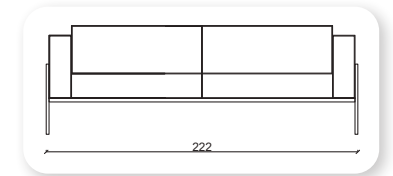

1 step

Not: Verilen ölçülerde maksimum +5 cm, minimum -5 cm sapma payı bulunmaktadır.
Notes: There may be deviations of +5cm, -5cm in the dimensions.