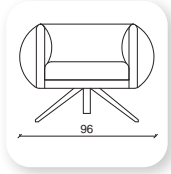

Cool Berger