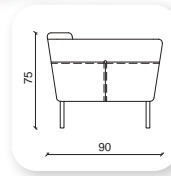

Not: Verilen ölçülerde maksimum +5 cm, minimum -5 cm sapma payı bulunmaktadır.
Notes: There may be deviations of +5cm, -5cm in the dimensions.

| mahur

Not: Verilen ölçülerde maksimum +5 cm, minimum -5 cm sapma payı bulunmaktadır.
Notes: There may be deviations of +5cm, -5cm in the dimensions.

marjinal

Not: Verilen ölçülerde maksimum +5 cm, minimum -5 cm sapma payı bulunmaktadır.
Notes: There may be deviations of +5cm, -5cm in the dimensions.

yalin

This sofa collection is a proposal that goes beyond formality and clearly focuses on functionality. Yalin is more than an aesthetic concept, it offers functional complements, such as fixed or mobile auxiliary tables integrated into its frame. The initial concept, an essential sofa with a corporate character, has been enriched by a continuum of wood on the sides.

Not: Verilen ölçülerde maksimum +5 cm, minimum -5 cm sapma payı bulunmaktadır.
Notes: There may be deviations of +5cm, -5cm in the dimensions.

zipper

The design of the Zipper Sofa is different with its built-in zipper applied in the form of pockets on the front area of the armrests and on the sides of the armrests. It is ideal for both modern and classical interiors. It creates a unique decor suitable for any environment. This unique and sharp silhouette blends easily into an eclectic decor.