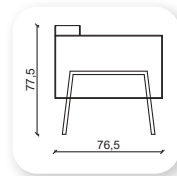

1 step

Not: Verilen ölçülerde maksimum +5 cm, minimum -5 cm sapma payı bulunmaktadır.
Notes: There may be deviations of +5cm, -5cm in the dimensions.