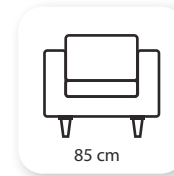

patrone

Not: Verilen ölçülerde maksimum +5 cm, minimum -5 cm sapma payı bulunmaktadır.
Notes: There may be deviations of +5cm, -5cm in the dimensions.