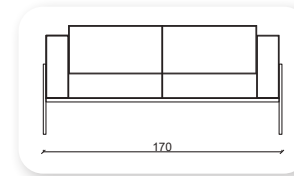

1 step

Not: Verilen ölçülerde maksimum +5 cm, minimum -5 cm sapma payı bulunmaktadır.
Notes: There may be deviations of +5cm, -5cm in the dimensions.