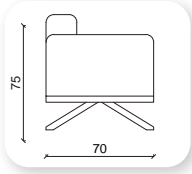

Cool

Not: Verilen ölçülerde maksimum +5 cm, minimum -5 cm sapma payı bulunmaktadır.
Notes: There may be deviations of +5cm, -5cm in the dimensions.