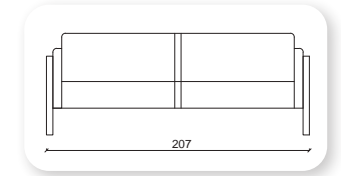

Not: Verilen ölçülerde maksimum +5 cm, minimum -5 cm sapma payı bulunmaktadır.
Notes: There may be deviations of +5cm, -5cm in the dimensions.

namor metal

Namor is a collection of sofas and a bench that combines generous, geometric volumes with slender, cast metal legs. With its compact size and comfortable cushions, Namor fits effortlessly in the home or common area.