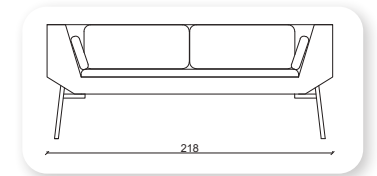

rast

Not: Verilen ölçülerde maksimum +5 cm, minimum -5 cm sapma payı bulunmaktadır.
Notes: There may be deviations of +5cm, -5cm in the dimensions.