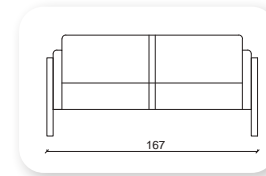

Not: Verilen ölçülerde maksimum +5 cm, minimum -5 cm sapma payı bulunmaktadır.
Notes: There may be deviations of +5cm, -5cm in the dimensions.

namor metal

Namor is a collection of sofas and a bench that combines generous, geometric volumes with slender, cast metal legs. With its compact size and comfortable cushions, Namor fits effortlessly in the home or common area.

Not: Verilen ölçülerde maksimum +5 cm, minimum -5 cm sapma payı bulunmaktadır.
Notes: There may be deviations of +5cm, -5cm in the dimensions.

namor ahşap

Namor is a collection of sofas and a bench that combines generous, geometric volumes with slender, cast wood legs. With its compact size and comfortable cushions, Namor fits effortlessly in the home or common area.

Not: Verilen ölçülerde maksimum +5 cm, minimum -5 cm sapma payı bulunmaktadır.
Notes: There may be deviations of +5cm, -5cm in the dimensions.

Çizgi

Not: Verilen ölçülerde maksimum +5 cm, minimum -5 cm sapma payı bulunmaktadır.
Notes: There may be deviations of +5cm, -5cm in the dimensions.