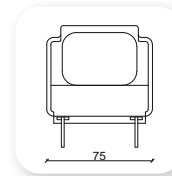

Not: Verilen ölçülerde maksimum +5 cm, minimum -5 cm sapma payı bulunmaktadır.
Notes: There may be deviations of +5cm, -5cm in the dimensions.

| salt

Not: Verilen ölçülerde maksimum +5 cm, minimum -5 cm sapma payı bulunmaktadır.
Notes: There may be deviations of +5cm, -5cm in the dimensions.

1 step

Not: Verilen ölçülerde maksimum +5 cm, minimum -5 cm sapma payı bulunmaktadır.
Notes: There may be deviations of +5cm, -5cm in the dimensions.

damla

What makes a sofa great is everything that cannot be seen - suspension, composition of the foam and durability of the upholstery. Bümob Studio has given all of these components high priority when designing Damla. The high arm rests and deep seat make Damla ideal for relaxation. On one hand a sofa has to be a comfortable place to sit. On the other hand it needs good design, which is dependent on the proportions

Not: Verilen ölçülerde maksimum +5 cm, minimum -5 cm sapma payı bulunmaktadır.
Notes: There may be deviations of +5cm, -5cm in the dimensions.

| mahur

Not: Verilen ölçülerde maksimum +5 cm, minimum -5 cm sapma payı bulunmaktadır.
Notes: There may be deviations of +5cm, -5cm in the dimensions.

marjinal

Not: Verilen ölçülerde maksimum +5 cm, minimum -5 cm sapma payı bulunmaktadır.
Notes: There may be deviations of +5cm, -5cm in the dimensions.

yalin

This sofa collection is a proposal that goes beyond formality and clearly focuses on functionality. Yalin is more than an aesthetic concept, it offers functional complements, such as fixed or mobile auxiliary tables integrated into its frame. The initial concept, an essential sofa with a corporate character, has been enriched by a continuum of wood on the sides.