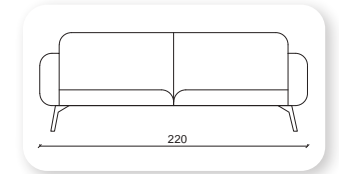

Not: Verilen ölçülerde maksimum +5 cm, minimum -5 cm sapma payı bulunmaktadır.
Notes: There may be deviations of +5cm, -5cm in the dimensions.

namor metal

Namor is a collection of sofas and a bench that combines generous, geometric volumes with slender, cast metal legs. With its compact size and comfortable cushions, Namor fits effortlessly in the home or common area.

Not: Verilen ölçülerde maksimum +5 cm, minimum -5 cm sapma payı bulunmaktadır.
Notes: There may be deviations of +5cm, -5cm in the dimensions.

namor ahşap

Namor is a collection of sofas and a bench that combines generous, geometric volumes with slender, cast wood legs. With its compact size and comfortable cushions, Namor fits effortlessly in the home or common area.

roll

Not: Verilen ölçülerde maksimum +5 cm, minimum -5 cm sapma payı bulunmaktadır.
Notes: There may be deviations of +5cm, -5cm in the dimensions.

parker

A truly timeless piece of sofas, the Parker sofa is the epitome of elegance and understated opulence. The minimal silhouette of this sumptuous sofa is further complemented with a soft pleated arm detail and plump seat cushions composed of high density foam with soft foam toppers for supreme support, durability and recovery with a tailored finish.