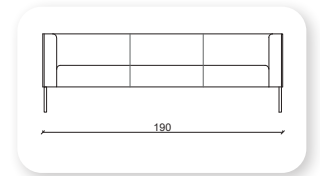

Not: Verilen ölçülerde maksimum +5 cm, minimum -5 cm sapma payı bulunmaktadır.
Notes: There may be deviations of +5cm, -5cm in the dimensions.