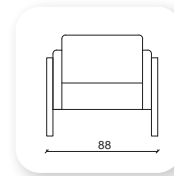

Not: Verilen ölçülerde maksimum +5 cm, minimum -5 cm sapma payı bulunmaktadır.
Notes: There may be deviations of +5cm, -5cm in the dimensions.

namor metal

Namor is a collection of sofas and a bench that combines generous, geometric volumes with slender, cast metal legs. With its compact size and comfortable cushions, Namor fits effortlessly in the home or common area.

Not: Verilen ölçülerde maksimum +5 cm, minimum -5 cm sapma payı bulunmaktadır.
Notes: There may be deviations of +5cm, -5cm in the dimensions.

namor ahşap

Namor is a collection of sofas and a bench that combines generous, geometric volumes with slender, cast wood legs. With its compact size and comfortable cushions, Namor fits effortlessly in the home or common area.

Not: Verilen ölçülerde maksimum +5 cm, minimum -5 cm sapma payı bulunmaktadır.
Notes: There may be deviations of +5cm, -5cm in the dimensions.

Çizgi

Not: Verilen ölçülerde maksimum +5 cm, minimum -5 cm sapma payı bulunmaktadır.
Notes: There may be deviations of +5cm, -5cm in the dimensions.