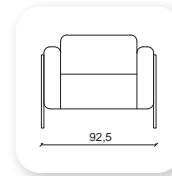

Not: Verilen ölçülerde maksimum +5 cm, minimum -5 cm sapma payı bulunmaktadır.
Notes: There may be deviations of +5cm, -5cm in the dimensions.

| mahur

Not: Verilen ölçülerde maksimum +5 cm, minimum -5 cm sapma payı bulunmaktadır.
Notes: There may be deviations of +5cm, -5cm in the dimensions.

marjinal

Not: Verilen ölçülerde maksimum +5 cm, minimum -5 cm sapma payı bulunmaktadır.
Notes: There may be deviations of +5cm, -5cm in the dimensions.

yalin

This sofa collection is a proposal that goes beyond formality and clearly focuses on functionality. Yalin is more than an aesthetic concept, it offers functional complements, such as fixed or mobile auxiliary tables integrated into its frame. The initial concept, an essential sofa with a corporate character, has been enriched by a continuum of wood on the sides.

Not: Verilen ölçülerde maksimum +5 cm, minimum -5 cm sapma payı bulunmaktadır.
Notes: There may be deviations of +5cm, -5cm in the dimensions.

zipper

The design of the Zipper Sofa is different with its built-in zipper applied in the form of pockets on the front area of the armrests and on the sides of the armrests. It is ideal for both modern and classical interiors. It creates a unique decor suitable for any environment. This unique and sharp silhouette blends easily into an eclectic decor.