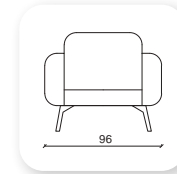

Not: Verilen ölçülerde maksimum +5 cm, minimum -5 cm sapma payı bulunmaktadır.
Notes: There may be deviations of +5cm, -5cm in the dimensions.

namor metal

Namor is a collection of sofas and a bench that combines generous, geometric volumes with slender, cast metal legs. With its compact size and comfortable cushions, Namor fits effortlessly in the home or common area.

Not: Verilen ölçülerde maksimum +5 cm, minimum -5 cm sapma payı bulunmaktadır.
Notes: There may be deviations of +5cm, -5cm in the dimensions.

namor ahşap

Namor is a collection of sofas and a bench that combines generous, geometric volumes with slender, cast wood legs. With its compact size and comfortable cushions, Namor fits effortlessly in the home or common area.

roll

Not: Verilen ölçülerde maksimum +5 cm, minimum -5 cm sapma payı bulunmaktadır.
Notes: There may be deviations of +5cm, -5cm in the dimensions.

parker

A truly timeless piece of sofas, the Parker sofa is the epitome of elegance and understated opulence. The minimal silhouette of this sumptuous sofa is further complemented with a soft pleated arm detail and plump seat cushions composed of high density foam with soft foam toppers for supreme support, durability and recovery with a tailored finish.

Not: Verilen ölçülerde maksimum +5 cm, minimum -5 cm sapma payı bulunmaktadır.
Notes: There may be deviations of +5cm, -5cm in the dimensions.

| salt

Not: Verilen ölçülerde maksimum +5 cm, minimum -5 cm sapma payı bulunmaktadır.
Notes: There may be deviations of +5cm, -5cm in the dimensions.