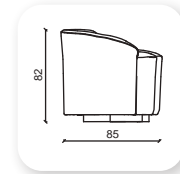

Not: Verilen ölçülerde maksimum +5 cm, minimum -5 cm sapma payı bulunmaktadır.
Notes: There may be deviations of +5cm, -5cm in the dimensions.