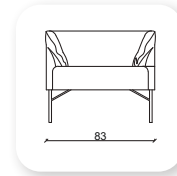

roll

Not: Verilen ölçülerde maksimum +5 cm, minimum -5 cm sapma payı bulunmaktadır.
Notes: There may be deviations of +5cm, -5cm in the dimensions.