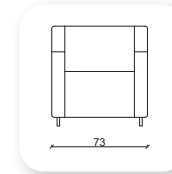

Not: Verilen ölçülerde maksimum +5 cm, minimum -5 cm sapma payı bulunmaktadır.
Notes: There may be deviations of +5cm, -5cm in the dimensions.

| salt

Not: Verilen ölçülerde maksimum +5 cm, minimum -5 cm sapma payı bulunmaktadır.
Notes: There may be deviations of +5cm, -5cm in the dimensions.

1 step

Not: Verilen ölçülerde maksimum +5 cm, minimum -5 cm sapma payı bulunmaktadır.
Notes: There may be deviations of +5cm, -5cm in the dimensions.

damla

What makes a sofa great is everything that cannot be seen - suspension, composition of the foam and durability of the upholstery. Bümob Studio has given all of these components high priority when designing Damla. The high arm rests and deep seat make Damla ideal for relaxation. On one hand a sofa has to be a comfortable place to sit. On the other hand it needs good design, which is dependent on the proportions

Not: Verilen ölçülerde maksimum +5 cm, minimum -5 cm sapma payı bulunmaktadır.
Notes: There may be deviations of +5cm, -5cm in the dimensions.

| mahur

Not: Verilen ölçülerde maksimum +5 cm, minimum -5 cm sapma payı bulunmaktadır.
Notes: There may be deviations of +5cm, -5cm in the dimensions.

marjinal

Not: Verilen ölçülerde maksimum +5 cm, minimum -5 cm sapma payı bulunmaktadır.
Notes: There may be deviations of +5cm, -5cm in the dimensions.

yalin

This sofa collection is a proposal that goes beyond formality and clearly focuses on functionality. Yalin is more than an aesthetic concept, it offers functional complements, such as fixed or mobile auxiliary tables integrated into its frame. The initial concept, an essential sofa with a corporate character, has been enriched by a continuum of wood on the sides.