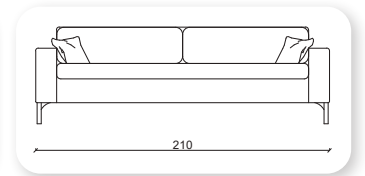

corvet

Not: Verilen ölçülerde maksimum +5 cm, minimum -5 cm sapma payı bulunmaktadır.
Notes: There may be deviations of +5cm, -5cm in the dimensions.