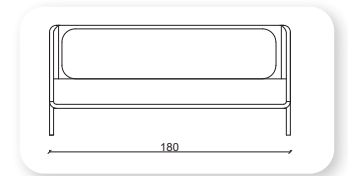

Not: Verilen ölçülerde maksimum +5 cm, minimum -5 cm sapma payı bulunmaktadır.
Notes: There may be deviations of +5cm, -5cm in the dimensions.

namor metal

Namor is a collection of sofas and a bench that combines generous, geometric volumes with slender, cast metal legs. With its compact size and comfortable cushions, Namor fits effortlessly in the home or common area.

Not: Verilen ölçülerde maksimum +5 cm, minimum -5 cm sapma payı bulunmaktadır.
Notes: There may be deviations of +5cm, -5cm in the dimensions.

namor ahşap

Namor is a collection of sofas and a bench that combines generous, geometric volumes with slender, cast wood legs. With its compact size and comfortable cushions, Namor fits effortlessly in the home or common area.

roll

Not: Verilen ölçülerde maksimum +5 cm, minimum -5 cm sapma payı bulunmaktadır.
Notes: There may be deviations of +5cm, -5cm in the dimensions.

parker

A truly timeless piece of sofas, the Parker sofa is the epitome of elegance and understated opulence. The minimal silhouette of this sumptuous sofa is further complemented with a soft pleated arm detail and plump seat cushions composed of high density foam with soft foam toppers for supreme support, durability and recovery with a tailored finish.

Not: Verilen ölçülerde maksimum +5 cm, minimum -5 cm sapma payı bulunmaktadır.
Notes: There may be deviations of +5cm, -5cm in the dimensions.

| salt

Not: Verilen ölçülerde maksimum +5 cm, minimum -5 cm sapma payı bulunmaktadır.
Notes: There may be deviations of +5cm, -5cm in the dimensions.