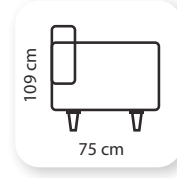

Bergere

Makam

Üçlü

Not: Verilen ölçülerde maksimum +5 cm, minimum -5 cm sapma payı bulunmaktadır.
Notes: There may be deviations of +5cm, -5cm in the dimensions.