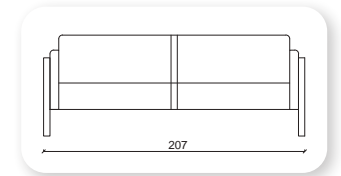

Not: Verilen ölçülerde maksimum +5 cm, minimum -5 cm sapma payı bulunmaktadır.
Notes: There may be deviations of +5cm, -5cm in the dimensions.

namor metal

Namor is a collection of sofas and a bench that combines generous, geometric volumes with slender, cast metal legs. With its compact size and comfortable cushions, Namor fits effortlessly in the home or common area.

Not: Verilen ölçülerde maksimum +5 cm, minimum -5 cm sapma payı bulunmaktadır.
Notes: There may be deviations of +5cm, -5cm in the dimensions.

namor ahşap

Namor is a collection of sofas and a bench that combines generous, geometric volumes with slender, cast wood legs. With its compact size and comfortable cushions, Namor fits effortlessly in the home or common area.