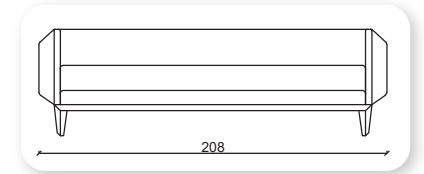

Not: Verilen ölçülerde maksimum +5 cm, minimum -5 cm sapma payı bulunmaktadır.
Notes: There may be deviations of +5cm, -5cm in the dimensions.