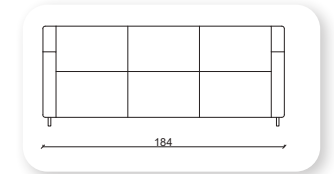

marjinal

Not: Verilen ölçülerde maksimum +5 cm, minimum -5 cm sapma payı bulunmaktadır.
Notes: There may be deviations of +5cm, -5cm in the dimensions.