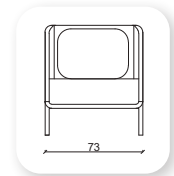

Not: Verilen ölçülerde maksimum +5 cm, minimum -5 cm sapma payı bulunmaktadır.
Notes: There may be deviations of +5cm, -5cm in the dimensions.

Çizgi

Not: Verilen ölçülerde maksimum +5 cm, minimum -5 cm sapma payı bulunmaktadır.
Notes: There may be deviations of +5cm, -5cm in the dimensions.

roll

Not: Verilen ölçülerde maksimum +5 cm, minimum -5 cm sapma payı bulunmaktadır.
Notes: There may be deviations of +5cm, -5cm in the dimensions.

parker

A truly timeless piece of sofas, the Parker sofa is the epitome of elegance and understated opulence. The minimal silhouette of this sumptuous sofa is further complemented with a soft pleated arm detail and plump seat cushions composed of high density foam with soft foam toppers for supreme support, durability and recovery with a tailored finish.

Not: Verilen ölçülerde maksimum +5 cm, minimum -5 cm sapma payı bulunmaktadır.
Notes: There may be deviations of +5cm, -5cm in the dimensions.

| salt

Not: Verilen ölçülerde maksimum +5 cm, minimum -5 cm sapma payı bulunmaktadır.
Notes: There may be deviations of +5cm, -5cm in the dimensions.