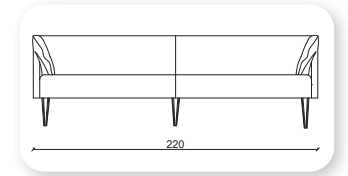

Not: Verilen ölçülerde maksimum +5 cm, minimum -5 cm sapma payı bulunmaktadır.
Notes: There may be deviations of +5cm, -5cm in the dimensions.

namor metal

Namor is a collection of sofas and a bench that combines generous, geometric volumes with slender, cast metal legs. With its compact size and comfortable cushions, Namor fits effortlessly in the home or common area.

Not: Verilen ölçülerde maksimum +5 cm, minimum -5 cm sapma payı bulunmaktadır.
Notes: There may be deviations of +5cm, -5cm in the dimensions.

namor ahşap

Namor is a collection of sofas and a bench that combines generous, geometric volumes with slender, cast wood legs. With its compact size and comfortable cushions, Namor fits effortlessly in the home or common area.

Not: Verilen ölçülerde maksimum +5 cm, minimum -5 cm sapma payı bulunmaktadır.
Notes: There may be deviations of +5cm, -5cm in the dimensions.

Çizgi

Not: Verilen ölçülerde maksimum +5 cm, minimum -5 cm sapma payı bulunmaktadır.
Notes: There may be deviations of +5cm, -5cm in the dimensions.