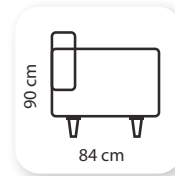

patrone

Not: Verilen ölçülerde maksimum +5 cm, minimum -5 cm sapma payı bulunmaktadır.
Notes: There may be deviations of +5cm, -5cm in the dimensions.