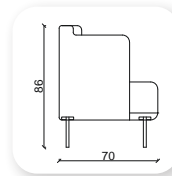

Not: Verilen ölçülerde maksimum +5 cm, minimum -5 cm sapma payı bulunmaktadır.
Notes: There may be deviations of +5cm, -5cm in the dimensions.

| salt

Not: Verilen ölçülerde maksimum +5 cm, minimum -5 cm sapma payı bulunmaktadır.
Notes: There may be deviations of +5cm, -5cm in the dimensions.

1 step

Not: Verilen ölçülerde maksimum +5 cm, minimum -5 cm sapma payı bulunmaktadır.
Notes: There may be deviations of +5cm, -5cm in the dimensions.

damla

What makes a sofa great is everything that cannot be seen - suspension, composition of the foam and durability of the upholstery. Bümob Studio has given all of these components high priority when designing Damla. The high arm rests and deep seat make Damla ideal for relaxation. On one hand a sofa has to be a comfortable place to sit. On the other hand it needs good design, which is dependent on the proportions

Not: Verilen ölçülerde maksimum +5 cm, minimum -5 cm sapma payı bulunmaktadır.
Notes: There may be deviations of +5cm, -5cm in the dimensions.

| mahur

Not: Verilen ölçülerde maksimum +5 cm, minimum -5 cm sapma payı bulunmaktadır.
Notes: There may be deviations of +5cm, -5cm in the dimensions.