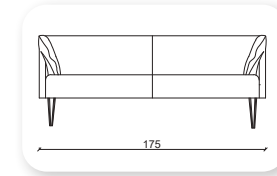

Not: Verilen ölçülerde maksimum +5 cm, minimum -5 cm sapma payı bulunmaktadır.
Notes: There may be deviations of +5cm, -5cm in the dimensions.

namor metal

Namor is a collection of sofas and a bench that combines generous, geometric volumes with slender, cast metal legs. With its compact size and comfortable cushions, Namor fits effortlessly in the home or common area.

Not: Verilen ölçülerde maksimum +5 cm, minimum -5 cm sapma payı bulunmaktadır.
Notes: There may be deviations of +5cm, -5cm in the dimensions.

namor ahşap

Namor is a collection of sofas and a bench that combines generous, geometric volumes with slender, cast wood legs. With its compact size and comfortable cushions, Namor fits effortlessly in the home or common area.

Not: Verilen ölçülerde maksimum +5 cm, minimum -5 cm sapma payı bulunmaktadır.
Notes: There may be deviations of +5cm, -5cm in the dimensions.

Çizgi

Not: Verilen ölçülerde maksimum +5 cm, minimum -5 cm sapma payı bulunmaktadır.
Notes: There may be deviations of +5cm, -5cm in the dimensions.