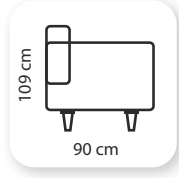

Bergere

Makam

Üçlü

Not: Verilen ölçülerde maksimum +5 cm, minimum -5 cm sapma payı bulunmaktadır.
Notes: There may be deviations of +5cm, -5cm in the dimensions.