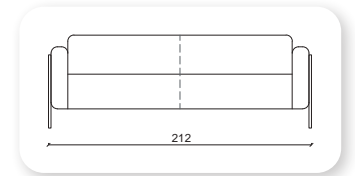

Not: Verilen ölçülerde maksimum +5 cm, minimum -5 cm sapma payı bulunmaktadır.
Notes: There may be deviations of +5cm, -5cm in the dimensions.

| mahur

Not: Verilen ölçülerde maksimum +5 cm, minimum -5 cm sapma payı bulunmaktadır.
Notes: There may be deviations of +5cm, -5cm in the dimensions.

marjinal

Not: Verilen ölçülerde maksimum +5 cm, minimum -5 cm sapma payı bulunmaktadır.
Notes: There may be deviations of +5cm, -5cm in the dimensions.

yalin

This sofa collection is a proposal that goes beyond formality and clearly focuses on functionality. Yalin is more than an aesthetic concept, it offers functional complements, such as fixed or mobile auxiliary tables integrated into its frame. The initial concept, an essential sofa with a corporate character, has been enriched by a continuum of wood on the sides.

Not: Verilen ölçülerde maksimum +5 cm, minimum -5 cm sapma payı bulunmaktadır.
Notes: There may be deviations of +5cm, -5cm in the dimensions.

zipper

The design of the Zipper Sofa is different with its built-in zipper applied in the form of pockets on the front area of the armrests and on the sides of the armrests. It is ideal for both modern and classical interiors. It creates a unique decor suitable for any environment. This unique and sharp silhouette blends easily into an eclectic decor.