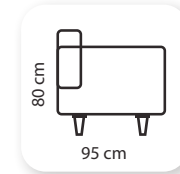

Üçlü

Not: Verilen ölçülerde maksimum +5 cm, minimum -5 cm sapma payı bulunmaktadır.
Notes: There may be deviations of +5cm, -5cm in the dimensions.