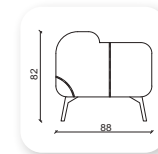

Not: Verilen ölçülerde maksimum +5 cm, minimum -5 cm sapma payı bulunmaktadır.
Notes: There may be deviations of +5cm, -5cm in the dimensions.

namor metal

Namor is a collection of sofas and a bench that combines generous, geometric volumes with slender, cast metal legs. With its compact size and comfortable cushions, Namor fits effortlessly in the home or common area.