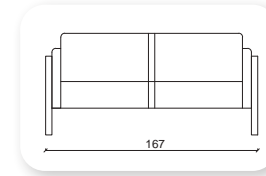

Not: Verilen ölçülerde maksimum +5 cm, minimum -5 cm sapma payı bulunmaktadır.
Notes: There may be deviations of +5cm, -5cm in the dimensions.

namor metal

Namor is a collection of sofas and a bench that combines generous, geometric volumes with slender, cast metal legs. With its compact size and comfortable cushions, Namor fits effortlessly in the home or common area.

Not: Verilen ölçülerde maksimum +5 cm, minimum -5 cm sapma payı bulunmaktadır.
Notes: There may be deviations of +5cm, -5cm in the dimensions.

namor ahşap

Namor is a collection of sofas and a bench that combines generous, geometric volumes with slender, cast wood legs. With its compact size and comfortable cushions, Namor fits effortlessly in the home or common area.