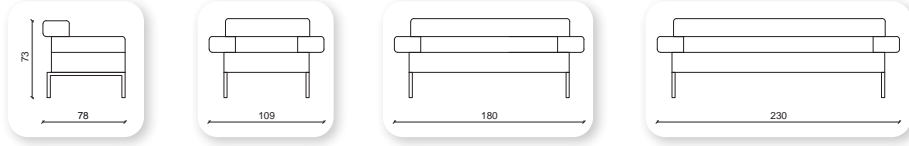

Bergere

Makam

Üçlü

Not: Verilen ölçülerde maksimum +5 cm, minimum -5 cm sapma payı bulunmaktadır.
Notes: There may be deviations of +5cm, -5cm in the dimensions.

lego

Lego, is a modular system of soft sofa elements that combine in short clusters or long, flowing lines as unique and expressive as a signature. While graphic in form and silhouette, the overall effect is almost architectural. In large spaces the linear form inscribes areas for waiting, resting and meeting. At office, it may be compact or commanding, depending on what is required.