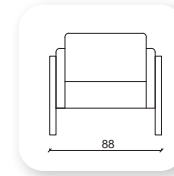

Not: Verilen ölçülerde maksimum +5 cm, minimum -5 cm sapma payı bulunmaktadır.
Notes: There may be deviations of +5cm, -5cm in the dimensions.

namor metal

Namor is a collection of sofas and a bench that combines generous, geometric volumes with slender, cast metal legs. With its compact size and comfortable cushions, Namor fits effortlessly in the home or common area.

Not: Verilen ölçülerde maksimum +5 cm, minimum -5 cm sapma payı bulunmaktadır.
Notes: There may be deviations of +5cm, -5cm in the dimensions.

namor ahşap

Namor is a collection of sofas and a bench that combines generous, geometric volumes with slender, cast wood legs. With its compact size and comfortable cushions, Namor fits effortlessly in the home or common area.