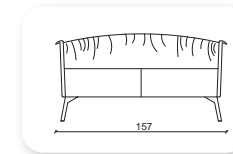

Not: Verilen ölçülerde maksimum +5 cm, minimum -5 cm sapma payı bulunmaktadır.
Notes: There may be deviations of +5cm, -5cm in the dimensions.

namor metal

Namor is a collection of sofas and a bench that combines generous, geometric volumes with slender, cast metal legs. With its compact size and comfortable cushions, Namor fits effortlessly in the home or common area.