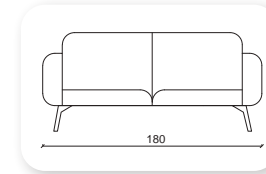

Not: Verilen ölçülerde maksimum +5 cm, minimum -5 cm sapma payı bulunmaktadır.
Notes: There may be deviations of +5cm, -5cm in the dimensions.

namor metal

Namor is a collection of sofas and a bench that combines generous, geometric volumes with slender, cast metal legs. With its compact size and comfortable cushions, Namor fits effortlessly in the home or common area.

Not: Verilen ölçülerde maksimum +5 cm, minimum -5 cm sapma payı bulunmaktadır.
Notes: There may be deviations of +5cm, -5cm in the dimensions.

namor ahşap

Namor is a collection of sofas and a bench that combines generous, geometric volumes with slender, cast wood legs. With its compact size and comfortable cushions, Namor fits effortlessly in the home or common area.

roll

Not: Verilen ölçülerde maksimum +5 cm, minimum -5 cm sapma payı bulunmaktadır.
Notes: There may be deviations of +5cm, -5cm in the dimensions.

parker

A truly timeless piece of sofas, the Parker sofa is the epitome of elegance and understated opulence. The minimal silhouette of this sumptuous sofa is further complemented with a soft pleated arm detail and plump seat cushions composed of high density foam with soft foam toppers for supreme support, durability and recovery with a tailored finish.

Not: Verilen ölçülerde maksimum +5 cm, minimum -5 cm sapma payı bulunmaktadır.
Notes: There may be deviations of +5cm, -5cm in the dimensions.

| salt

Not: Verilen ölçülerde maksimum +5 cm, minimum -5 cm sapma payı bulunmaktadır.
Notes: There may be deviations of +5cm, -5cm in the dimensions.