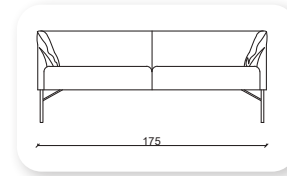

roll

Not: Verilen ölçülerde maksimum +5 cm, minimum -5 cm sapma payı bulunmaktadır.
Notes: There may be deviations of +5cm, -5cm in the dimensions.