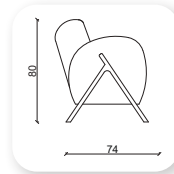

marjinal

Not: Verilen ölçülerde maksimum +5 cm, minimum -5 cm sapma payı bulunmaktadır.
Notes: There may be deviations of +5cm, -5cm in the dimensions.

yalin

This sofa collection is a proposal that goes beyond formality and clearly focuses on functionality. Yalin is more than an aesthetic concept, it offers functional complements, such as fixed or mobile auxiliary tables integrated into its frame. The initial concept, an essential sofa with a corporate character, has been enriched by a continuum of wood on the sides.

Not: Verilen ölçülerde maksimum +5 cm, minimum -5 cm sapma payı bulunmaktadır.
Notes: There may be deviations of +5cm, -5cm in the dimensions.

icon

The design of the Icon Sofa is different with its built-in icon applied in the form of pockets on the front area of the armrests and on the sides of the armrests. It is ideal for both modern and classical interiors. It creates a unique decor suitable for any environment. This unique and sharp silhouette blends easily into an eclectic decor.

Not: Verilen ölçülerde maksimum +5 cm, minimum -5 cm sapma payı bulunmaktadır.
Notes: There may be deviations of +5cm, -5cm in the dimensions.

| retro

Not: Verilen ölçülerde maksimum +5 cm, minimum -5 cm sapma payı bulunmaktadır.
Notes: There may be deviations of +5cm, -5cm in the dimensions.

| mekra metal

Not: Verilen ölçülerde maksimum +5 cm, minimum -5 cm sapma payı bulunmaktadır.
Notes: There may be deviations of +5cm, -5cm in the dimensions.

| mecra ahşap

Not: Verilen ölçülerde maksimum +5 cm, minimum -5 cm sapma payı bulunmaktadır.
Notes: There may be deviations of +5cm, -5cm in the dimensions.