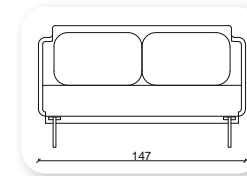

Not: Verilen ölçülerde maksimum +5 cm, minimum -5 cm sapma payı bulunmaktadır.
Notes: There may be deviations of +5cm, -5cm in the dimensions.

| salt

Not: Verilen ölçülerde maksimum +5 cm, minimum -5 cm sapma payı bulunmaktadır.
Notes: There may be deviations of +5cm, -5cm in the dimensions.

1 step

Not: Verilen ölçülerde maksimum +5 cm, minimum -5 cm sapma payı bulunmaktadır.
Notes: There may be deviations of +5cm, -5cm in the dimensions.

damla

What makes a sofa great is everything that cannot be seen - suspension, composition of the foam and durability of the upholstery. Bümob Studio has given all of these components high priority when designing Damla. The high arm rests and deep seat make Damla ideal for relaxation. On one hand a sofa has to be a comfortable place to sit. On the other hand it needs good design, which is dependent on the proportions

Not: Verilen ölçülerde maksimum +5 cm, minimum -5 cm sapma payı bulunmaktadır.
Notes: There may be deviations of +5cm, -5cm in the dimensions.

| mahur

Not: Verilen ölçülerde maksimum +5 cm, minimum -5 cm sapma payı bulunmaktadır.
Notes: There may be deviations of +5cm, -5cm in the dimensions.

marjinal

Not: Verilen ölçülerde maksimum +5 cm, minimum -5 cm sapma payı bulunmaktadır.
Notes: There may be deviations of +5cm, -5cm in the dimensions.

yalin

This sofa collection is a proposal that goes beyond formality and clearly focuses on functionality. Yalin is more than an aesthetic concept, it offers functional complements, such as fixed or mobile auxiliary tables integrated into its frame. The initial concept, an essential sofa with a corporate character, has been enriched by a continuum of wood on the sides.