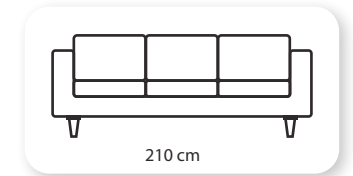

patrone

Not: Verilen ölçülerde maksimum +5 cm, minimum -5 cm sapma payı bulunmaktadır.
Notes: There may be deviations of +5cm, -5cm in the dimensions.