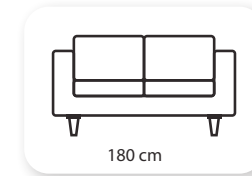

patrone

Not: Verilen ölçülerde maksimum +5 cm, minimum -5 cm sapma payı bulunmaktadır.
Notes: There may be deviations of +5cm, -5cm in the dimensions.