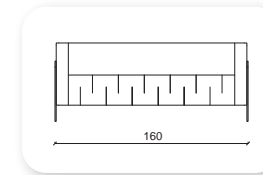

1 step

Not: Verilen ölçülerde maksimum +5 cm, minimum -5 cm sapma payı bulunmaktadır.
Notes: There may be deviations of +5cm, -5cm in the dimensions.

damla

What makes a sofa great is everything that cannot be seen - suspension, composition of the foam and durability of the upholstery. Bümob Studio has given all of these components high priority when designing Damla. The high arm rests and deep seat make Damla ideal for relaxation. On one hand a sofa has to be a comfortable place to sit. On the other hand it needs good design, which is dependent on the proportions