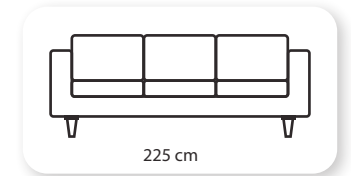

art chester

Not: Verilen ölçülerde maksimum +5 cm, minimum -5 cm sapma payı bulunmaktadır.
Notes: There may be deviations of +5cm, -5cm in the dimensions.