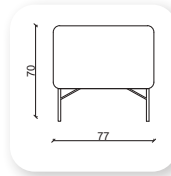

roll

Not: Verilen ölçülerde maksimum +5 cm, minimum -5 cm sapma payı bulunmaktadır.
Notes: There may be deviations of +5cm, -5cm in the dimensions.