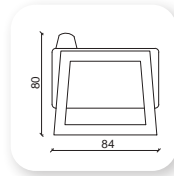

Not: Verilen ölçülerde maksimum +5 cm, minimum -5 cm sapma payı bulunmaktadır.
Notes: There may be deviations of +5cm, -5cm in the dimensions.

namor metal

Namor is a collection of sofas and a bench that combines generous, geometric volumes with slender, cast metal legs. With its compact size and comfortable cushions, Namor fits effortlessly in the home or common area.