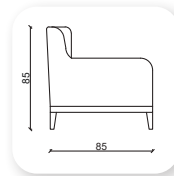

Cool Berger

Cool

Not: Verilen ölçülerde maksimum +5 cm, minimum -5 cm sapma payı bulunmaktadır.
Notes: There may be deviations of +5cm, -5cm in the dimensions.

prestij

Prestij is created to offer a different and discreet design that fits the space perfectly, without being out of tune, harmonizing with the environment. A timeless office sofa with a wooden frame is upholstered with non-deformable foam and polyester fiber, and a seat with elastic belts and elegant chrome and gold metal legs.

Not: Verilen ölçülerde maksimum +5 cm, minimum -5 cm sapma payı bulunmaktadır.
Notes: There may be deviations of +5cm, -5cm in the dimensions.

abide

Not: Verilen ölçülerde maksimum +5 cm, minimum -5 cm sapma payı bulunmaktadır.
Notes: There may be deviations of +5cm, -5cm in the dimensions.