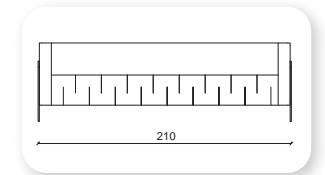

1 step

Not: Verilen ölçülerde maksimum +5 cm, minimum -5 cm sapma payı bulunmaktadır.
Notes: There may be deviations of +5cm, -5cm in the dimensions.

damla

What makes a sofa great is everything that cannot be seen - suspension, composition of the foam and durability of the upholstery. Bümob Studio has given all of these components high priority when designing Damla. The high arm rests and deep seat make Damla ideal for relaxation. On one hand a sofa has to be a comfortable place to sit. On the other hand it needs good design, which is dependent on the proportions