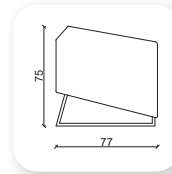

marjinal

Not: Verilen ölçülerde maksimum +5 cm, minimum -5 cm sapma payı bulunmaktadır.
Notes: There may be deviations of +5cm, -5cm in the dimensions.