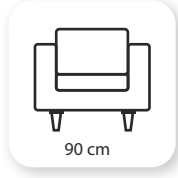

Bergere

Makam

Üçlü

Not: Verilen ölçülerde maksimum +5 cm, minimum -5 cm sapma payı bulunmaktadır.
Notes: There may be deviations of +5cm, -5cm in the dimensions.