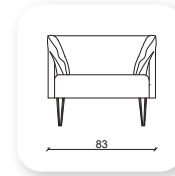

Not: Verilen ölçülerde maksimum +5 cm, minimum -5 cm sapma payı bulunmaktadır.
Notes: There may be deviations of +5cm, -5cm in the dimensions.

namor metal

Namor is a collection of sofas and a bench that combines generous, geometric volumes with slender, cast metal legs. With its compact size and comfortable cushions, Namor fits effortlessly in the home or common area.

Not: Verilen ölçülerde maksimum +5 cm, minimum -5 cm sapma payı bulunmaktadır.
Notes: There may be deviations of +5cm, -5cm in the dimensions.

namor ahşap

Namor is a collection of sofas and a bench that combines generous, geometric volumes with slender, cast wood legs. With its compact size and comfortable cushions, Namor fits effortlessly in the home or common area.

Not: Verilen ölçülerde maksimum +5 cm, minimum -5 cm sapma payı bulunmaktadır.
Notes: There may be deviations of +5cm, -5cm in the dimensions.

Çizgi

Not: Verilen ölçülerde maksimum +5 cm, minimum -5 cm sapma payı bulunmaktadır.
Notes: There may be deviations of +5cm, -5cm in the dimensions.