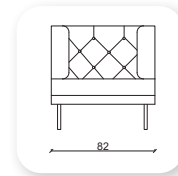

klass

Not: Verilen ölçülerde maksimum +5 cm, minimum -5 cm sapma payı bulunmaktadır.
Notes: There may be deviations of +5cm, -5cm in the dimensions.

president

A classic chesterfield that combines elegant style and superior comfort, President is the perfect addition to any office. President has gorgeous deep buttoning, crafted by hand. Available in a range of carefully selected leathers and fabric. President's seat cushion are made with a comfortable and durable 32 dns foam core, wrapped in fibre.