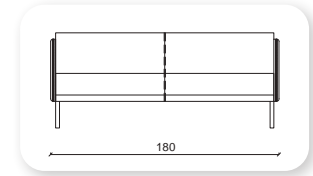

Not: Verilen ölçülerde maksimum +5 cm, minimum -5 cm sapma payı bulunmaktadır.
Notes: There may be deviations of +5cm, -5cm in the dimensions.

| mahur

Not: Verilen ölçülerde maksimum +5 cm, minimum -5 cm sapma payı bulunmaktadır.
Notes: There may be deviations of +5cm, -5cm in the dimensions.

marjinal

Not: Verilen ölçülerde maksimum +5 cm, minimum -5 cm sapma payı bulunmaktadır.
Notes: There may be deviations of +5cm, -5cm in the dimensions.

yalin

This sofa collection is a proposal that goes beyond formality and clearly focuses on functionality. Yalin is more than an aesthetic concept, it offers functional complements, such as fixed or mobile auxiliary tables integrated into its frame. The initial concept, an essential sofa with a corporate character, has been enriched by a continuum of wood on the sides.

Not: Verilen ölçülerde maksimum +5 cm, minimum -5 cm sapma payı bulunmaktadır.
Notes: There may be deviations of +5cm, -5cm in the dimensions.

zipper

The design of the Zipper Sofa is different with its built-in zipper applied in the form of pockets on the front area of the armrests and on the sides of the armrests. It is ideal for both modern and classical interiors. It creates a unique decor suitable for any environment. This unique and sharp silhouette blends easily into an eclectic decor.