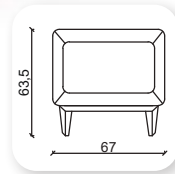

marjinal

Not: Verilen ölçülerde maksimum +5 cm, minimum -5 cm sapma payı bulunmaktadır.
Notes: There may be deviations of +5cm, -5cm in the dimensions.

yalin

This sofa collection is a proposal that goes beyond formality and clearly focuses on functionality. Yalin is more than an aesthetic concept, it offers functional complements, such as fixed or mobile auxiliary tables integrated into its frame. The initial concept, an essential sofa with a corporate character, has been enriched by a continuum of wood on the sides.

Not: Verilen ölçülerde maksimum +5 cm, minimum -5 cm sapma payı bulunmaktadır.
Notes: There may be deviations of +5cm, -5cm in the dimensions.

zipper

The design of the Zipper Sofa is different with its built-in zipper applied in the form of pockets on the front area of the armrests and on the sides of the armrests. It is ideal for both modern and classical interiors. It creates a unique decor suitable for any environment. This unique and sharp silhouette blends easily into an eclectic decor.

Not: Verilen ölçülerde maksimum +5 cm, minimum -5 cm sapma payı bulunmaktadır.
Notes: There may be deviations of +5cm, -5cm in the dimensions.

icon

The design of the Icon Sofa is different with its built-in icon applied in the form of pockets on the front area of the armrests and on the sides of the armrests. It is ideal for both modern and classical interiors. It creates a unique decor suitable for any environment. This unique and sharp silhouette blends easily into an eclectic decor.

Not: Verilen ölçülerde maksimum +5 cm, minimum -5 cm sapma payı bulunmaktadır.
Notes: There may be deviations of +5cm, -5cm in the dimensions.

| retro

Not: Verilen ölçülerde maksimum +5 cm, minimum -5 cm sapma payı bulunmaktadır.
Notes: There may be deviations of +5cm, -5cm in the dimensions.