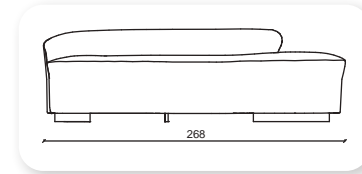

Not: Verilen ölçülerde maksimum +5 cm, minimum -5 cm sapma payı bulunmaktadır.
Notes: There may be deviations of +5cm, -5cm in the dimensions.