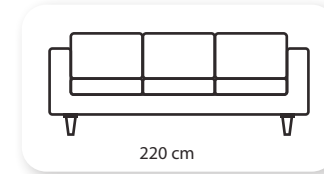

Üçlü

Not: Verilen ölçülerde maksimum +5 cm, minimum -5 cm sapma payı bulunmaktadır.
Notes: There may be deviations of +5cm, -5cm in the dimensions.