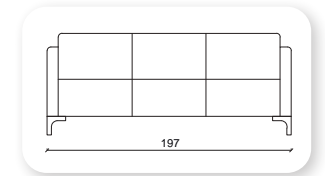

Cool Berger

Cool

Not: Verilen ölçülerde maksimum +5 cm, minimum -5 cm sapma payı bulunmaktadır.
Notes: There may be deviations of +5cm, -5cm in the dimensions.

prestij

Prestij is created to offer a different and discreet design that fits the space perfectly, without being out of tune, harmonizing with the environment. A timeless office sofa with a wooden frame is upholstered with non-deformable foam and polyester fiber, and a seat with elastic belts and elegant chrome and gold metal legs.