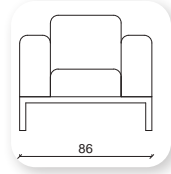

Cool

Not: Verilen ölçülerde maksimum +5 cm, minimum -5 cm sapma payı bulunmaktadır.
Notes: There may be deviations of +5cm, -5cm in the dimensions.