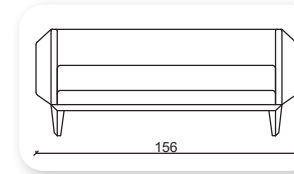

marjinal

Not: Verilen ölçülerde maksimum +5 cm, minimum -5 cm sapma payı bulunmaktadır.
Notes: There may be deviations of +5cm, -5cm in the dimensions.

yalin

This sofa collection is a proposal that goes beyond formality and clearly focuses on functionality. Yalin is more than an aesthetic concept, it offers functional complements, such as fixed or mobile auxiliary tables integrated into its frame. The initial concept, an essential sofa with a corporate character, has been enriched by a continuum of wood on the sides.

Not: Verilen ölçülerde maksimum +5 cm, minimum -5 cm sapma payı bulunmaktadır.
Notes: There may be deviations of +5cm, -5cm in the dimensions.

zipper

The design of the Zipper Sofa is different with its built-in zipper applied in the form of pockets on the front area of the armrests and on the sides of the armrests. It is ideal for both modern and classical interiors. It creates a unique decor suitable for any environment. This unique and sharp silhouette blends easily into an eclectic decor.

Not: Verilen ölçülerde maksimum +5 cm, minimum -5 cm sapma payı bulunmaktadır.
Notes: There may be deviations of +5cm, -5cm in the dimensions.

icon

The design of the Icon Sofa is different with its built-in icon applied in the form of pockets on the front area of the armrests and on the sides of the armrests. It is ideal for both modern and classical interiors. It creates a unique decor suitable for any environment. This unique and sharp silhouette blends easily into an eclectic decor.

Not: Verilen ölçülerde maksimum +5 cm, minimum -5 cm sapma payı bulunmaktadır.
Notes: There may be deviations of +5cm, -5cm in the dimensions.

| retro

Not: Verilen ölçülerde maksimum +5 cm, minimum -5 cm sapma payı bulunmaktadır.
Notes: There may be deviations of +5cm, -5cm in the dimensions.