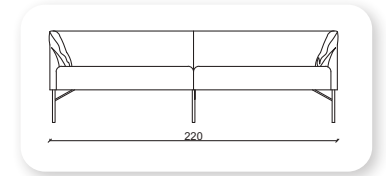

roll

Not: Verilen ölçülerde maksimum +5 cm, minimum -5 cm sapma payı bulunmaktadır.
Notes: There may be deviations of +5cm, -5cm in the dimensions.