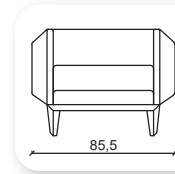

marjinal

Not: Verilen ölçülerde maksimum +5 cm, minimum -5 cm sapma payı bulunmaktadır.
Notes: There may be deviations of +5cm, -5cm in the dimensions.

yalin

This sofa collection is a proposal that goes beyond formality and clearly focuses on functionality. Yalin is more than an aesthetic concept, it offers functional complements, such as fixed or mobile auxiliary tables integrated into its frame. The initial concept, an essential sofa with a corporate character, has been enriched by a continuum of wood on the sides.

Not: Verilen ölçülerde maksimum +5 cm, minimum -5 cm sapma payı bulunmaktadır.
Notes: There may be deviations of +5cm, -5cm in the dimensions.

zipper

The design of the Zipper Sofa is different with its built-in zipper applied in the form of pockets on the front area of the armrests and on the sides of the armrests. It is ideal for both modern and classical interiors. It creates a unique decor suitable for any environment. This unique and sharp silhouette blends easily into an eclectic decor.

Not: Verilen ölçülerde maksimum +5 cm, minimum -5 cm sapma payı bulunmaktadır.
Notes: There may be deviations of +5cm, -5cm in the dimensions.

icon

The design of the Icon Sofa is different with its built-in icon applied in the form of pockets on the front area of the armrests and on the sides of the armrests. It is ideal for both modern and classical interiors. It creates a unique decor suitable for any environment. This unique and sharp silhouette blends easily into an eclectic decor.

Not: Verilen ölçülerde maksimum +5 cm, minimum -5 cm sapma payı bulunmaktadır.
Notes: There may be deviations of +5cm, -5cm in the dimensions.

| retro

Not: Verilen ölçülerde maksimum +5 cm, minimum -5 cm sapma payı bulunmaktadır.
Notes: There may be deviations of +5cm, -5cm in the dimensions.