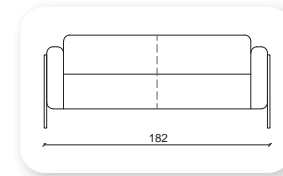

Not: Verilen ölçülerde maksimum +5 cm, minimum -5 cm sapma payı bulunmaktadır.
Notes: There may be deviations of +5cm, -5cm in the dimensions.

| mahur

Not: Verilen ölçülerde maksimum +5 cm, minimum -5 cm sapma payı bulunmaktadır.
Notes: There may be deviations of +5cm, -5cm in the dimensions.

marjinal

Not: Verilen ölçülerde maksimum +5 cm, minimum -5 cm sapma payı bulunmaktadır.
Notes: There may be deviations of +5cm, -5cm in the dimensions.

yalin

This sofa collection is a proposal that goes beyond formality and clearly focuses on functionality. Yalin is more than an aesthetic concept, it offers functional complements, such as fixed or mobile auxiliary tables integrated into its frame. The initial concept, an essential sofa with a corporate character, has been enriched by a continuum of wood on the sides.

Not: Verilen ölçülerde maksimum +5 cm, minimum -5 cm sapma payı bulunmaktadır.
Notes: There may be deviations of +5cm, -5cm in the dimensions.

zipper

The design of the Zipper Sofa is different with its built-in zipper applied in the form of pockets on the front area of the armrests and on the sides of the armrests. It is ideal for both modern and classical interiors. It creates a unique decor suitable for any environment. This unique and sharp silhouette blends easily into an eclectic decor.