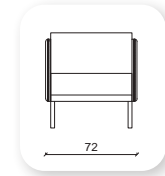

Not: Verilen ölçülerde maksimum +5 cm, minimum -5 cm sapma payı bulunmaktadır.
Notes: There may be deviations of +5cm, -5cm in the dimensions.

| mahur

Not: Verilen ölçülerde maksimum +5 cm, minimum -5 cm sapma payı bulunmaktadır.
Notes: There may be deviations of +5cm, -5cm in the dimensions.

marjinal

Not: Verilen ölçülerde maksimum +5 cm, minimum -5 cm sapma payı bulunmaktadır.
Notes: There may be deviations of +5cm, -5cm in the dimensions.

yalin

This sofa collection is a proposal that goes beyond formality and clearly focuses on functionality. Yalin is more than an aesthetic concept, it offers functional complements, such as fixed or mobile auxiliary tables integrated into its frame. The initial concept, an essential sofa with a corporate character, has been enriched by a continuum of wood on the sides.

Not: Verilen ölçülerde maksimum +5 cm, minimum -5 cm sapma payı bulunmaktadır.
Notes: There may be deviations of +5cm, -5cm in the dimensions.

zipper

The design of the Zipper Sofa is different with its built-in zipper applied in the form of pockets on the front area of the armrests and on the sides of the armrests. It is ideal for both modern and classical interiors. It creates a unique decor suitable for any environment. This unique and sharp silhouette blends easily into an eclectic decor.