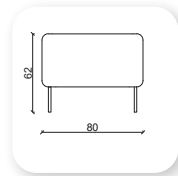

Not: Verilen ölçülerde maksimum +5 cm, minimum -5 cm sapma payı bulunmaktadır.
Notes: There may be deviations of +5cm, -5cm in the dimensions.

| mahur

Not: Verilen ölçülerde maksimum +5 cm, minimum -5 cm sapma payı bulunmaktadır.
Notes: There may be deviations of +5cm, -5cm in the dimensions.

marjinal

Not: Verilen ölçülerde maksimum +5 cm, minimum -5 cm sapma payı bulunmaktadır.
Notes: There may be deviations of +5cm, -5cm in the dimensions.

yalin

This sofa collection is a proposal that goes beyond formality and clearly focuses on functionality. Yalin is more than an aesthetic concept, it offers functional complements, such as fixed or mobile auxiliary tables integrated into its frame. The initial concept, an essential sofa with a corporate character, has been enriched by a continuum of wood on the sides.

Not: Verilen ölçülerde maksimum +5 cm, minimum -5 cm sapma payı bulunmaktadır.
Notes: There may be deviations of +5cm, -5cm in the dimensions.

zipper

The design of the Zipper Sofa is different with its built-in zipper applied in the form of pockets on the front area of the armrests and on the sides of the armrests. It is ideal for both modern and classical interiors. It creates a unique decor suitable for any environment. This unique and sharp silhouette blends easily into an eclectic decor.

Not: Verilen ölçülerde maksimum +5 cm, minimum -5 cm sapma payı bulunmaktadır.
Notes: There may be deviations of +5cm, -5cm in the dimensions.

| retro

Not: Verilen ölçülerde maksimum +5 cm, minimum -5 cm sapma payı bulunmaktadır.
Notes: There may be deviations of +5cm, -5cm in the dimensions.