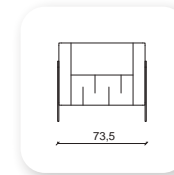

Not: Verilen ölçülerde maksimum +5 cm, minimum -5 cm sapma payı bulunmaktadır.
Notes: There may be deviations of +5cm, -5cm in the dimensions.

| salt

Not: Verilen ölçülerde maksimum +5 cm, minimum -5 cm sapma payı bulunmaktadır.
Notes: There may be deviations of +5cm, -5cm in the dimensions.

1 step

Not: Verilen ölçülerde maksimum +5 cm, minimum -5 cm sapma payı bulunmaktadır.
Notes: There may be deviations of +5cm, -5cm in the dimensions.

damla

What makes a sofa great is everything that cannot be seen - suspension, composition of the foam and durability of the upholstery. Bümob Studio has given all of these components high priority when designing Damla. The high arm rests and deep seat make Damla ideal for relaxation. On one hand a sofa has to be a comfortable place to sit. On the other hand it needs good design, which is dependent on the proportions

Not: Verilen ölçülerde maksimum +5 cm, minimum -5 cm sapma payı bulunmaktadır.
Notes: There may be deviations of +5cm, -5cm in the dimensions.

| mahur

Not: Verilen ölçülerde maksimum +5 cm, minimum -5 cm sapma payı bulunmaktadır.
Notes: There may be deviations of +5cm, -5cm in the dimensions.