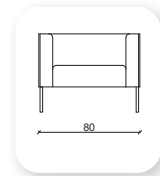

Not: Verilen ölçülerde maksimum +5 cm, minimum -5 cm sapma payı bulunmaktadır.
Notes: There may be deviations of +5cm, -5cm in the dimensions.